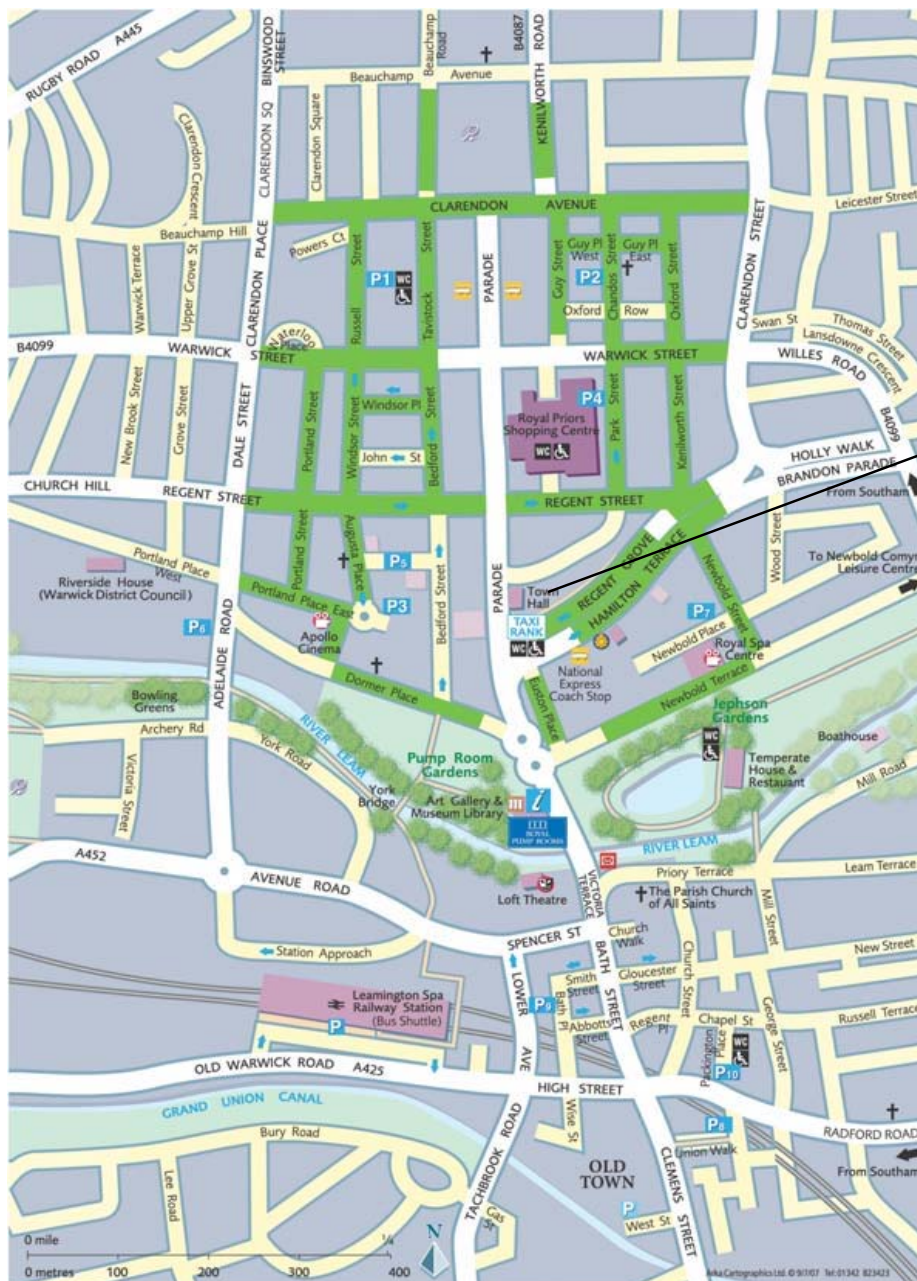

## Parking for the Town Hall

Leamington Spa has a strict street parking policy. There are a number of free spaces available, some unlimited and some restricted to two hours. There are also a number of paid-for car parks as well as some metered on-street parking.

We have been given permission by Warwick District Council to reproduce there guide to parking in Leamington Spa The green areas on the map show where there is on-street parking, and the car parks are numbered P1, P2 etc and are white letters on a blue background. The Town Hall is marked on this map as well.