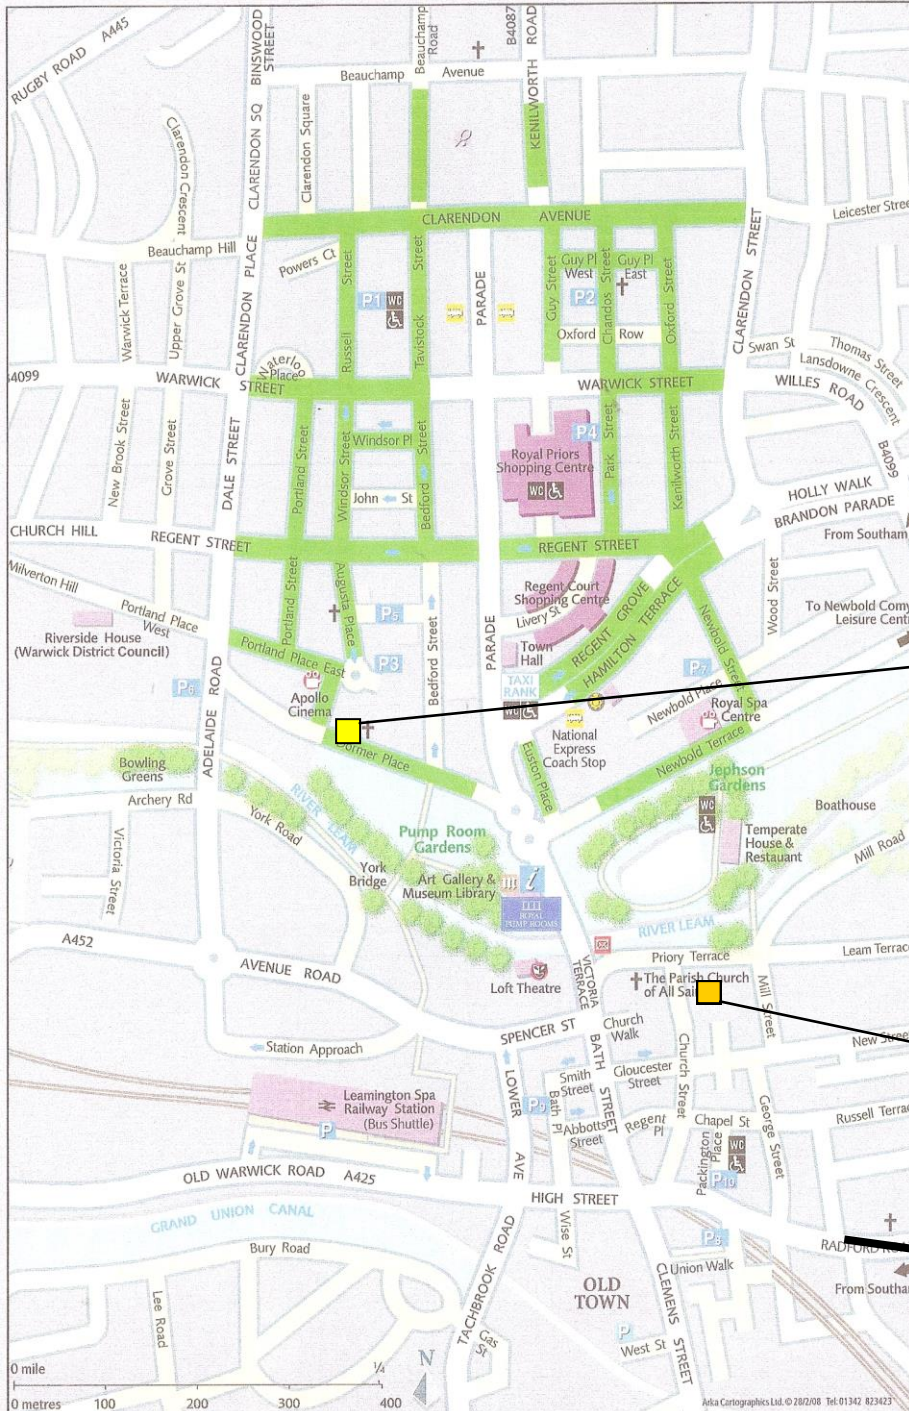

Our locations and car parking

There are various public car parks as well as on street parking. Any problems, call us in the office (01926 888003).

Please note that most timed street parking is limited to 2 hours and some 2 hour locations are chargeable (pay at meter), although some are free within 2 hours. Please check on street signs.

If you are not sure of the timings of your visit, please ask us.

**Dormer Place
Conference Centre
(CV32 5AA) –
Soaking prayer**

**Christ Church
(CV31 IBA) –
Quiet Days and
Training Courses**

PRAYER MINISTRY – A425 leads to a crossroads with St Mary's Road. Turn right, and go to the church with a green door (St Mary's, CV31 IJR)